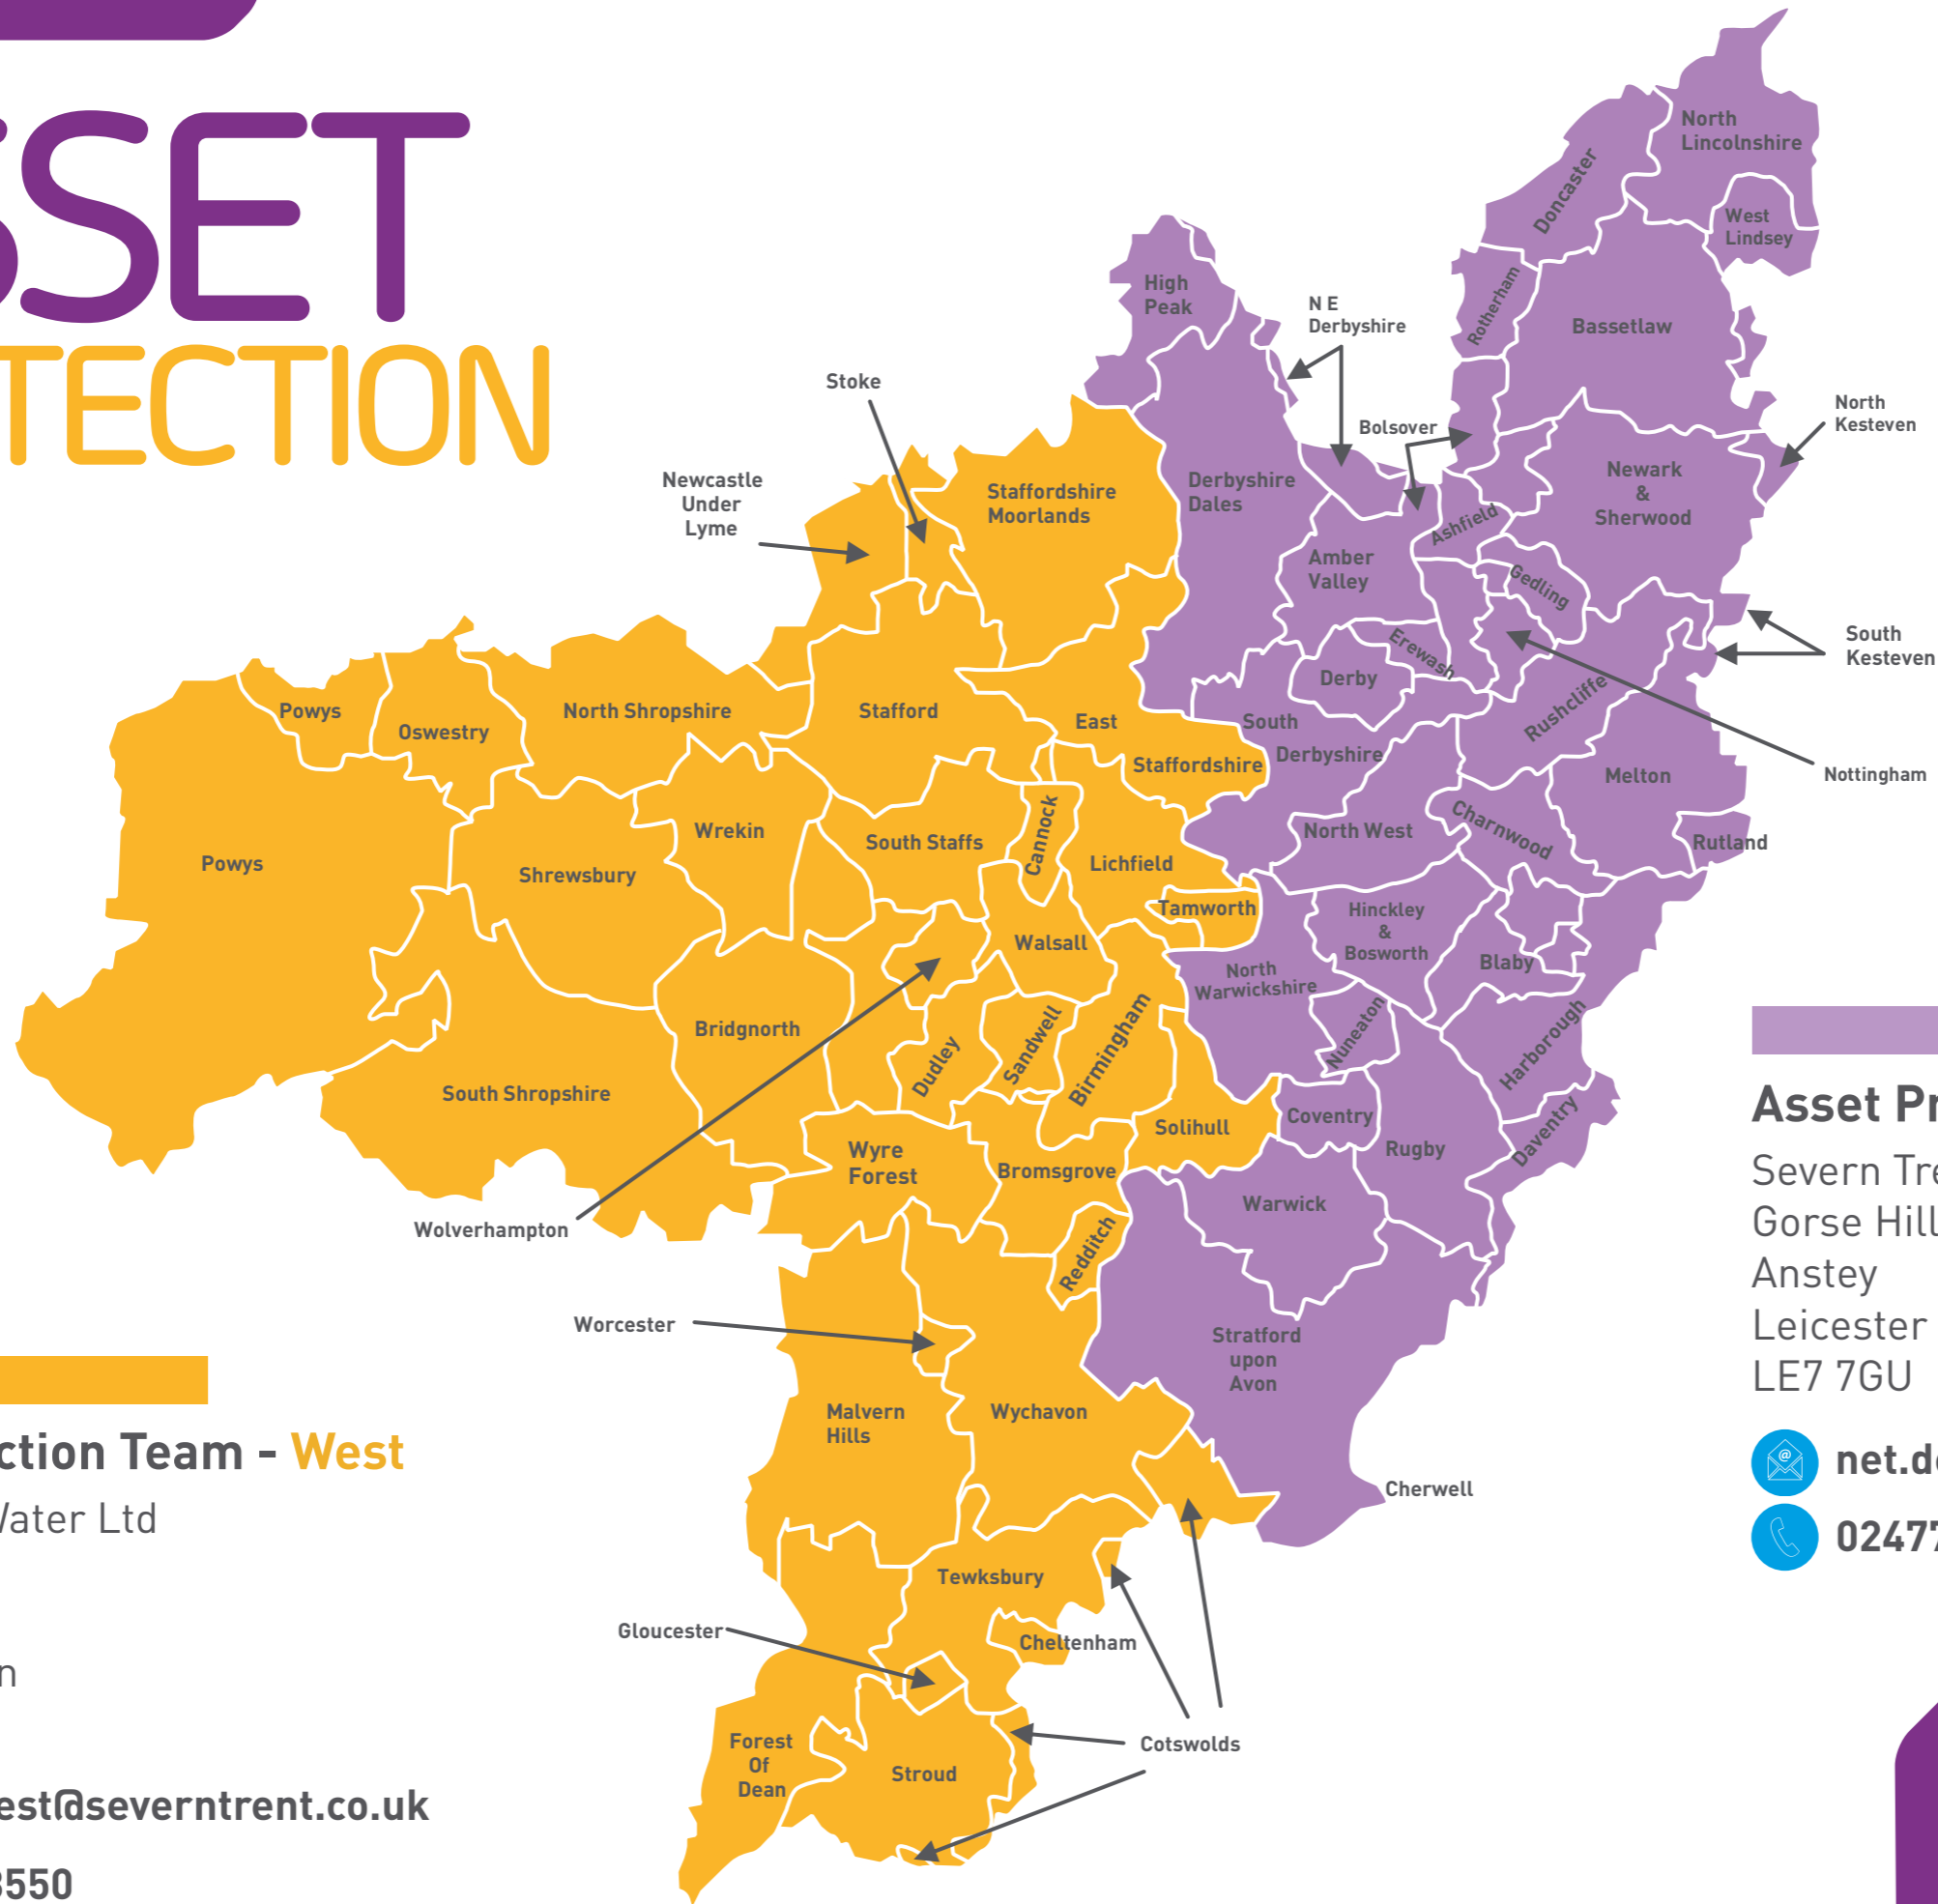

ASSET PROTECTION

Asset Protection Team - West

Severn Trent Water Ltd
 Regis Road
 Tettenhall
 Wolverhampton
 WV6 8RU

 net.dev.west@severntrent.co.uk

 01902 793550

Asset Protection Team - East

Severn Trent Water Ltd
 Gorse Hill
 Anstey
 Leicester
 LE7 7GU