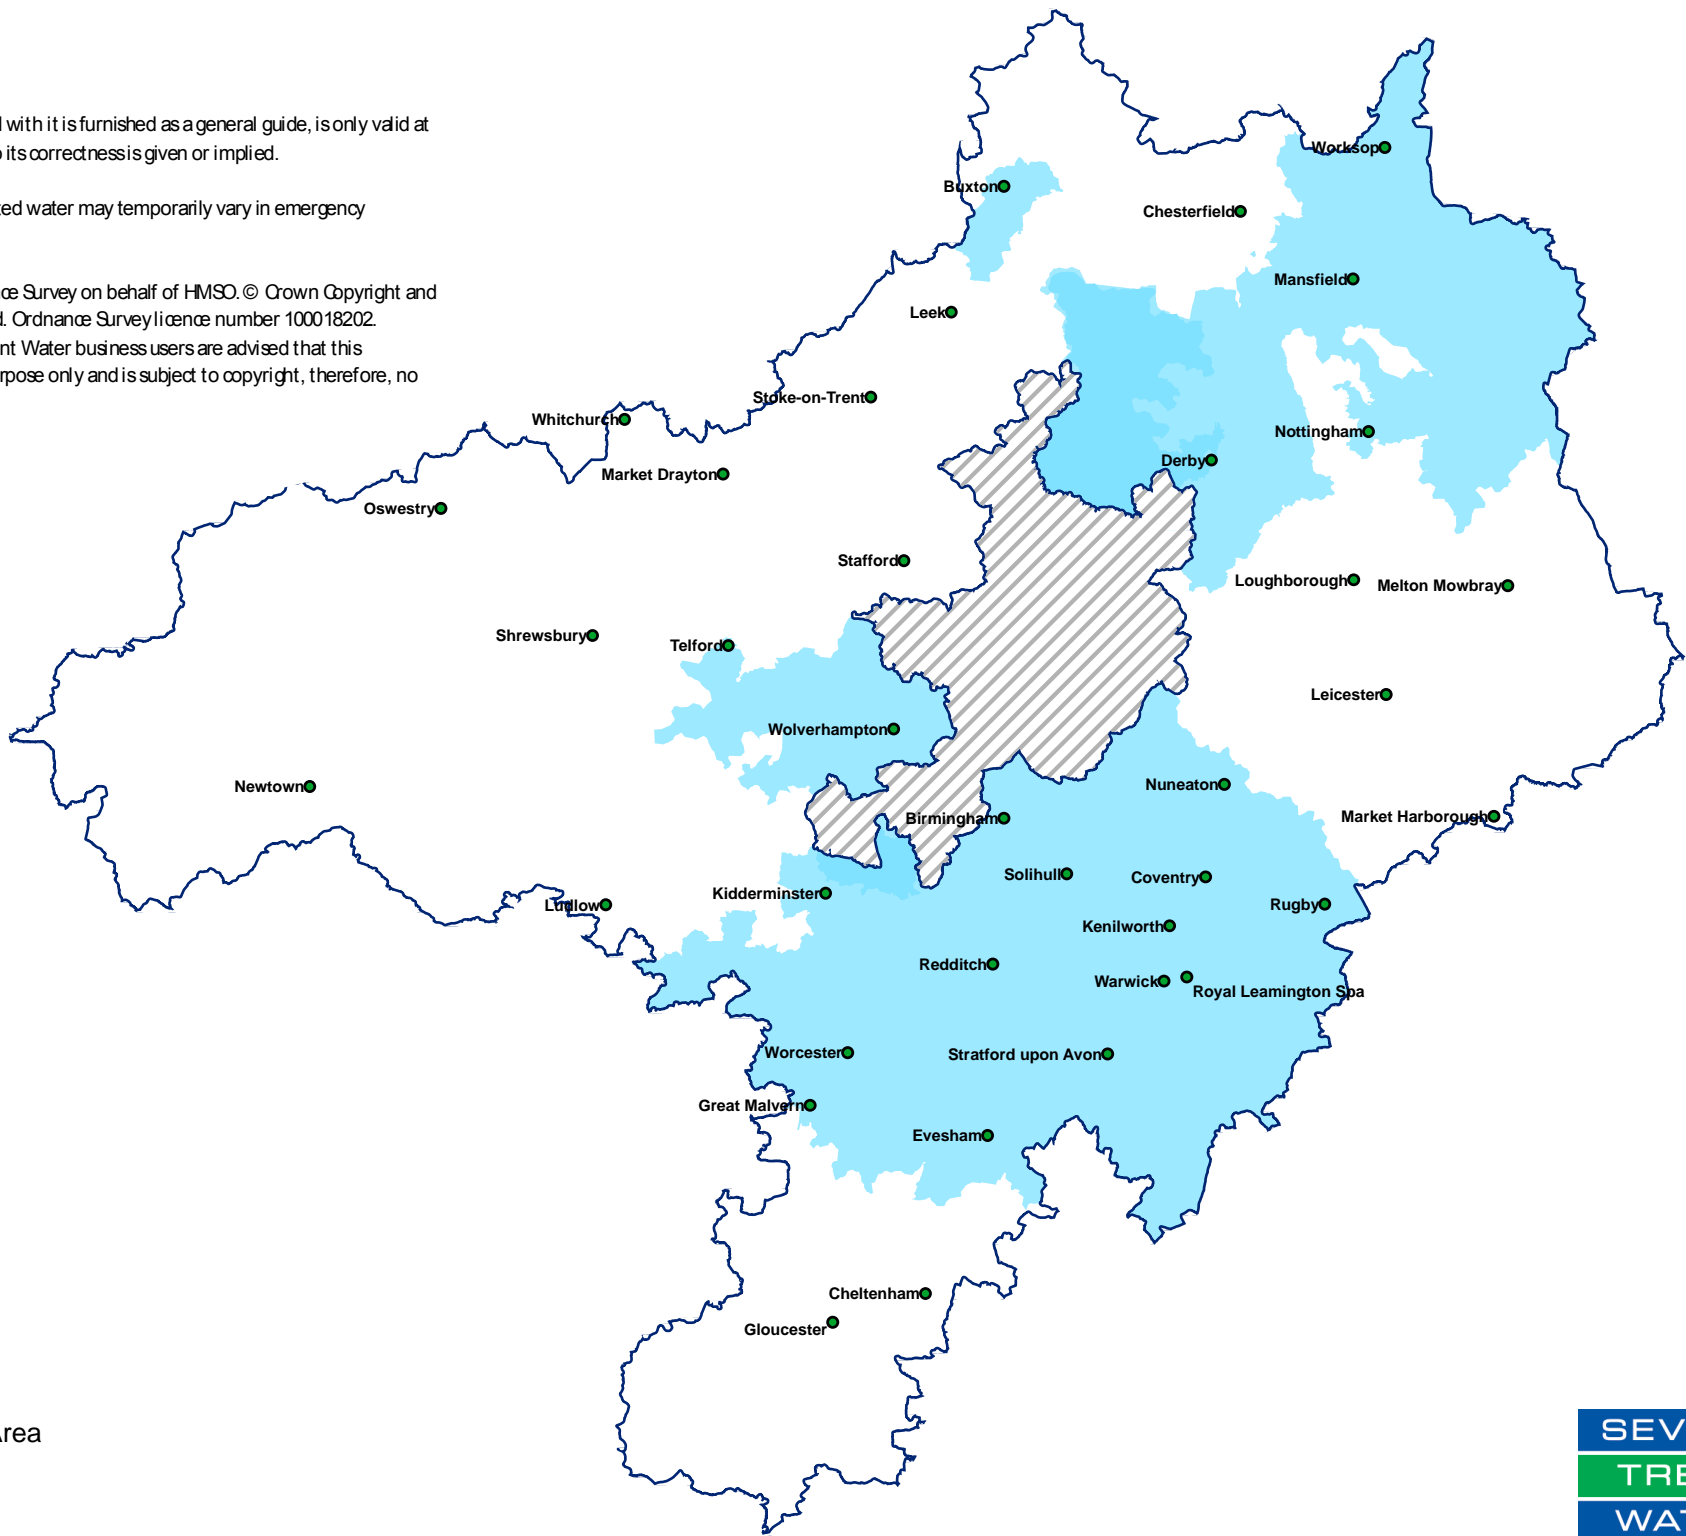

Disclaimer Statement:

- 1. Do not scale off this Map.
- 2. This Map and any information supplied with it is furnished as a general guide, is only valid at the date of issue and no warranty as to its correctness is given or implied.
- 3. The precise areas that receive fluoridated water may temporarily vary in emergency situations.
- 4. Reproduction by permission of Ordnance Survey on behalf of HMSO. © Crown Copyright and database right 2004. All rights reserved. Ordnance Survey licence number 100018202.
Document users other than Severn Trent Water business users are advised that this document is provided for reference purpose only and is subject to copyright, therefore, no further copies should be made from it.

Legend

- Fluoride Agreement Area
- South Staffs Water