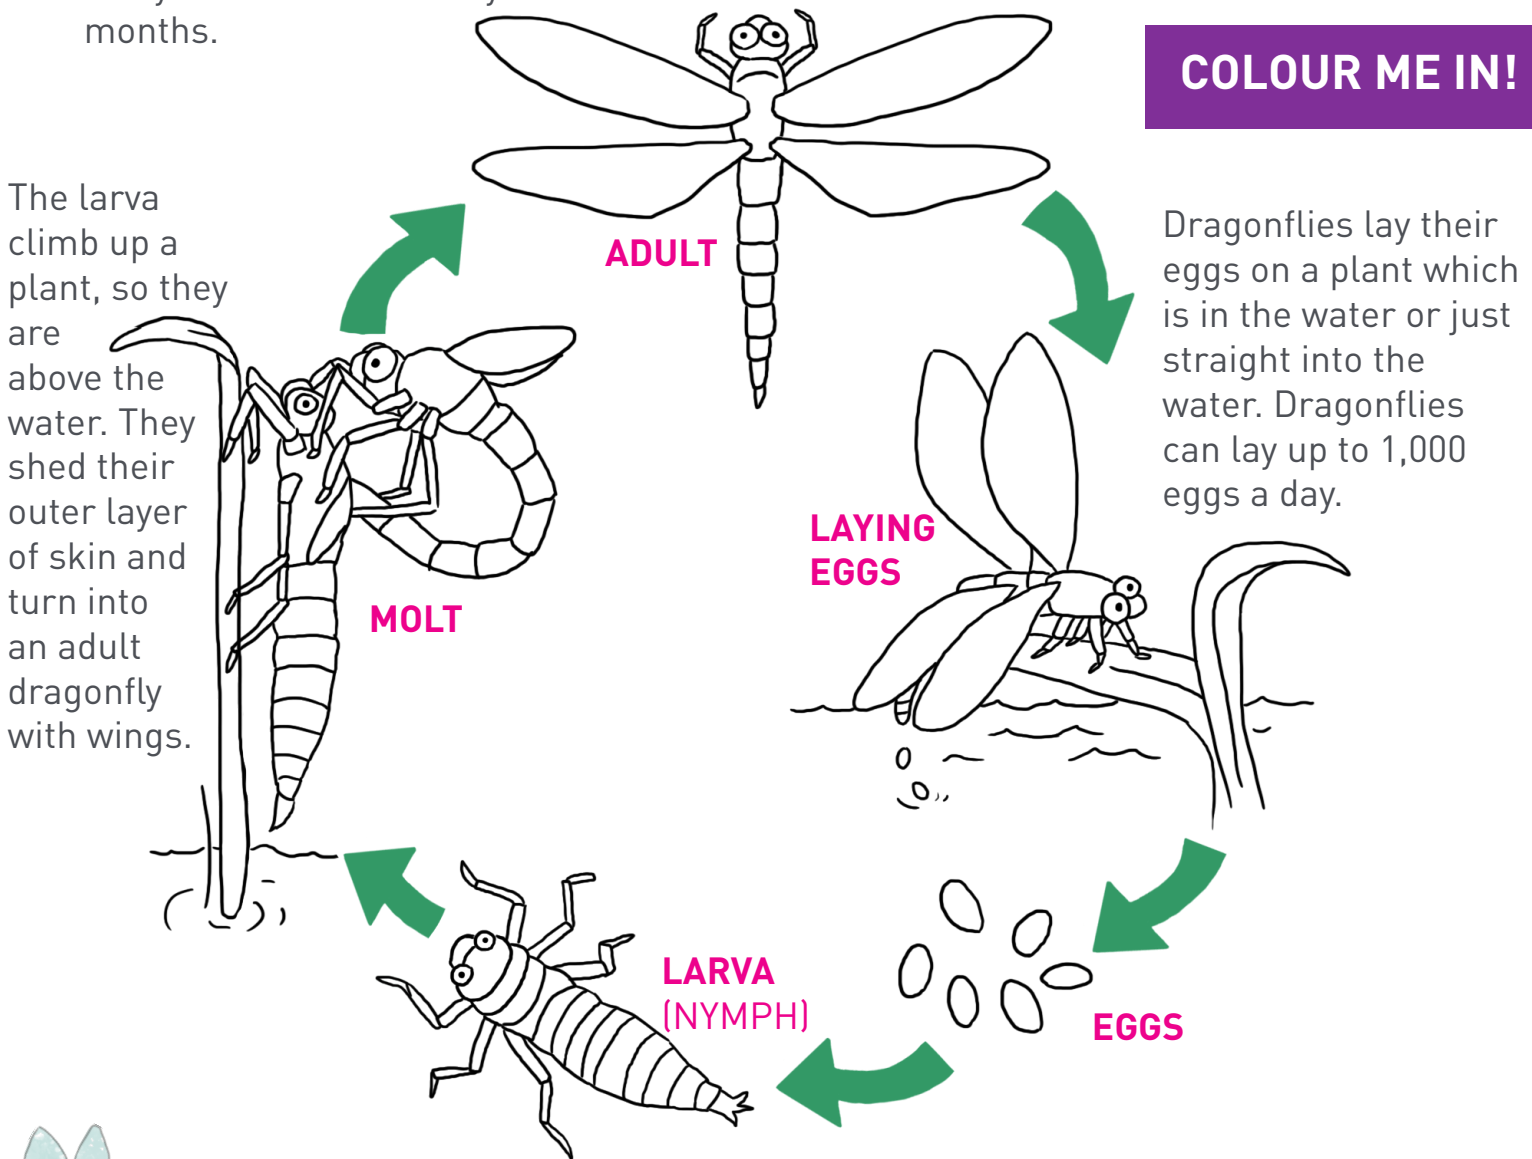

# POND LIFE

Ponds provide a habitat (home) for lots of species like newts, fish, insects, birds and many more. Let's have a look at one animal in more detail... the dragonfly!

## COLOUR ME IN!

Adult - Different Dragonflies are alive for different times. Some live up to 7 years but others only live for 6 months.

The larva climb up a plant, so they are above the water. They shed their outer layer of skin and turn into an adult dragonfly with wings.

Dragonflies lay their eggs on a plant which is in the water or just straight into the water. Dragonflies can lay up to 1,000 eggs a day.

Once they hatch, the Dragonflies spend most of their lives in the 'larval' form which usually last one to two years.

Did you know? Most of our visitor sites have ponds which we take care of. These ponds are home to many different Dragonflies, newts and many more creatures. Come and take a look next time you are visiting us and see what you can spot!