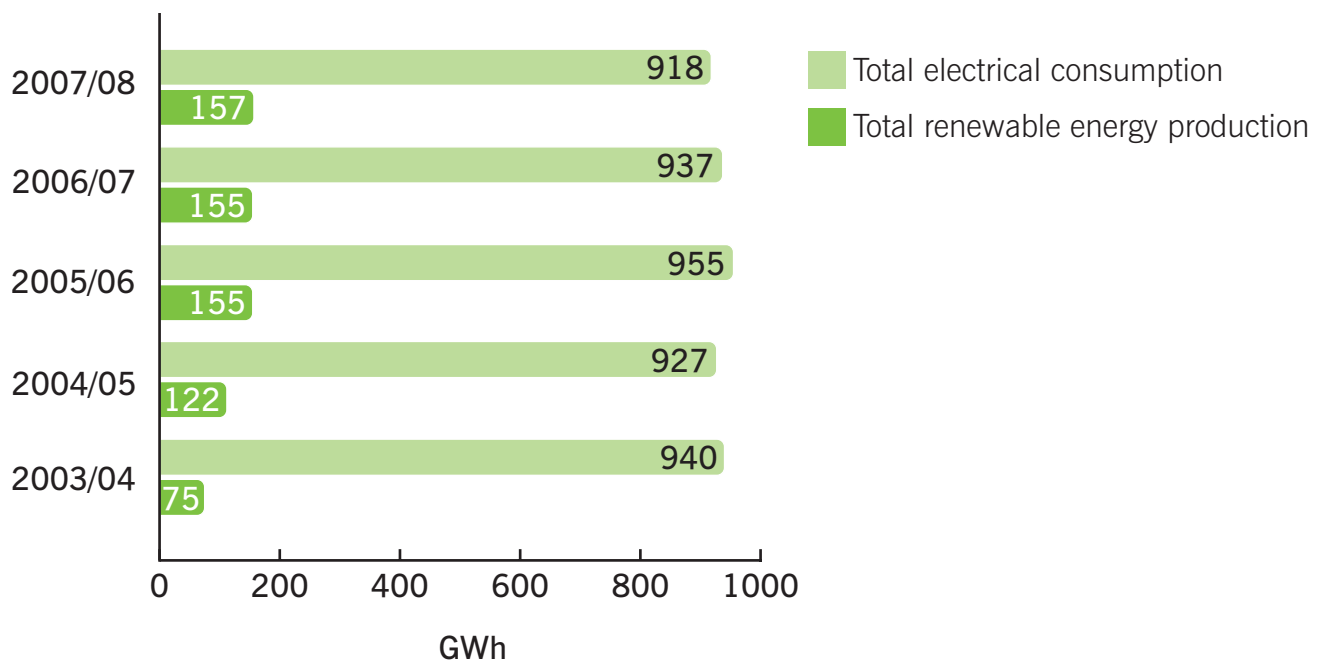

Electricity consumption and generation data

Total Electrical Consumption and Renewable Energy Production

Total Grid Electricity Consumption by Business Activity 2007/08